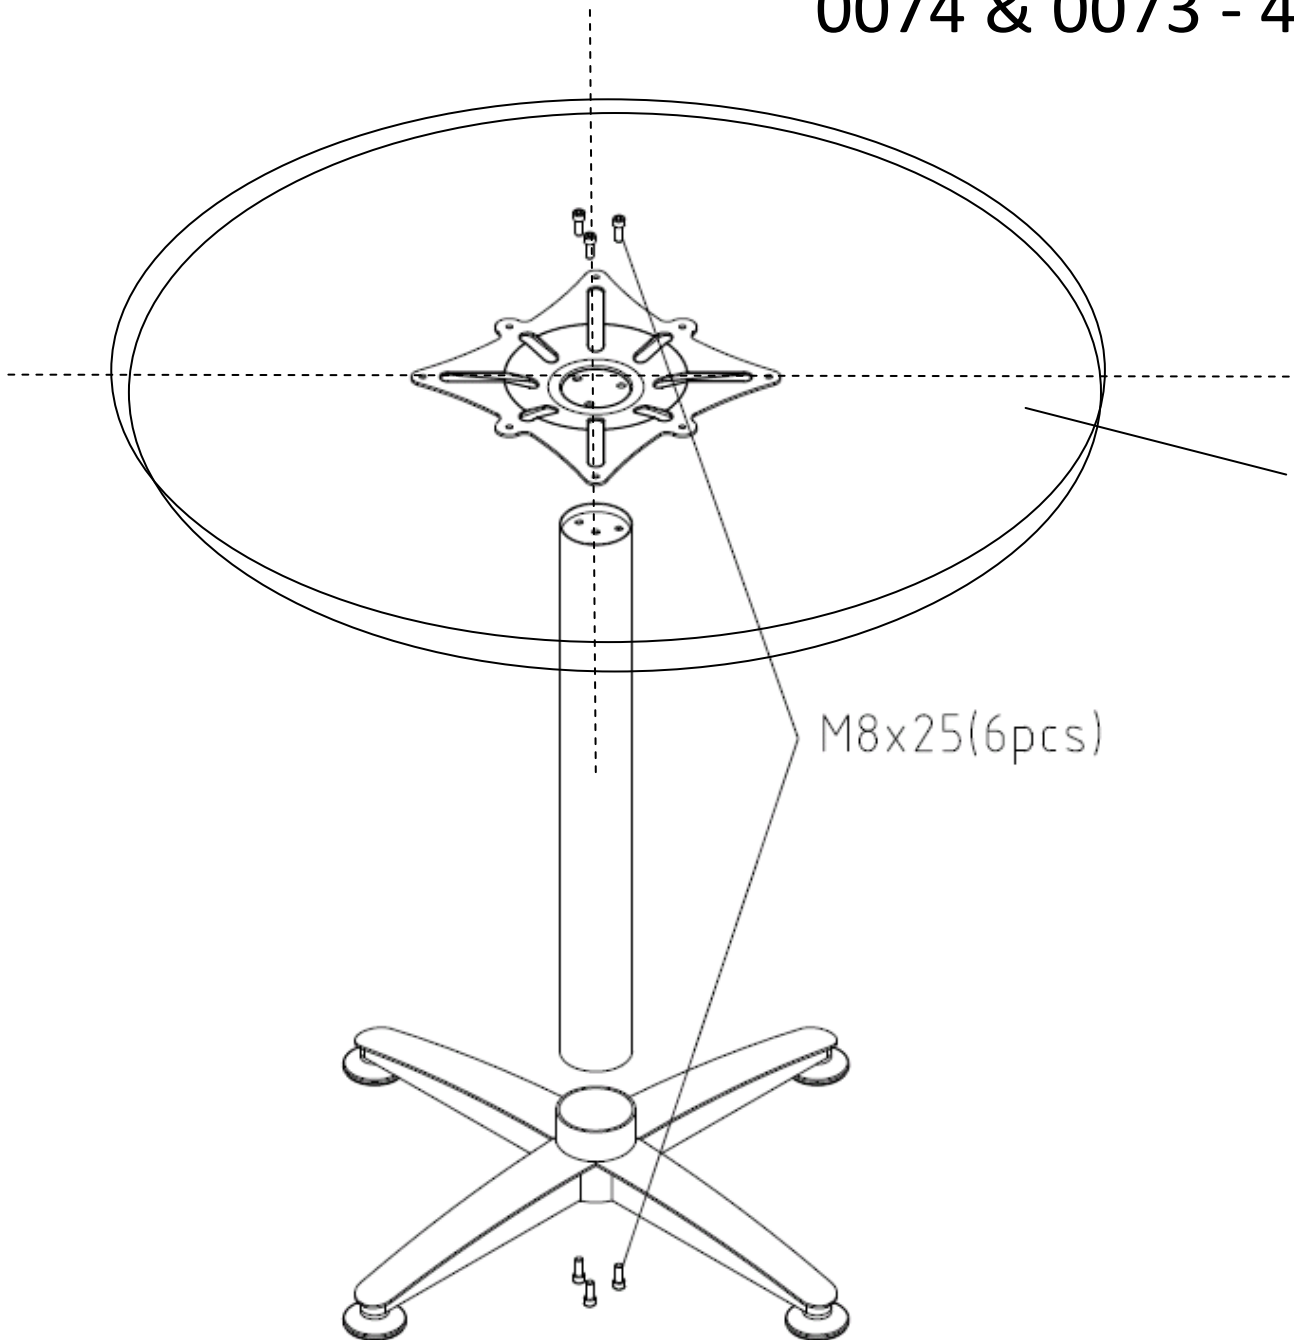

# 0074 & 0073 - 4 Star Round Table

**For Timber Top Fitment, First Centre Top On Support Base And Then Attach Using:**

**8G x 20 Timber Screw (8pcs)**

M8x25(6pcs)

www.walib.com.au