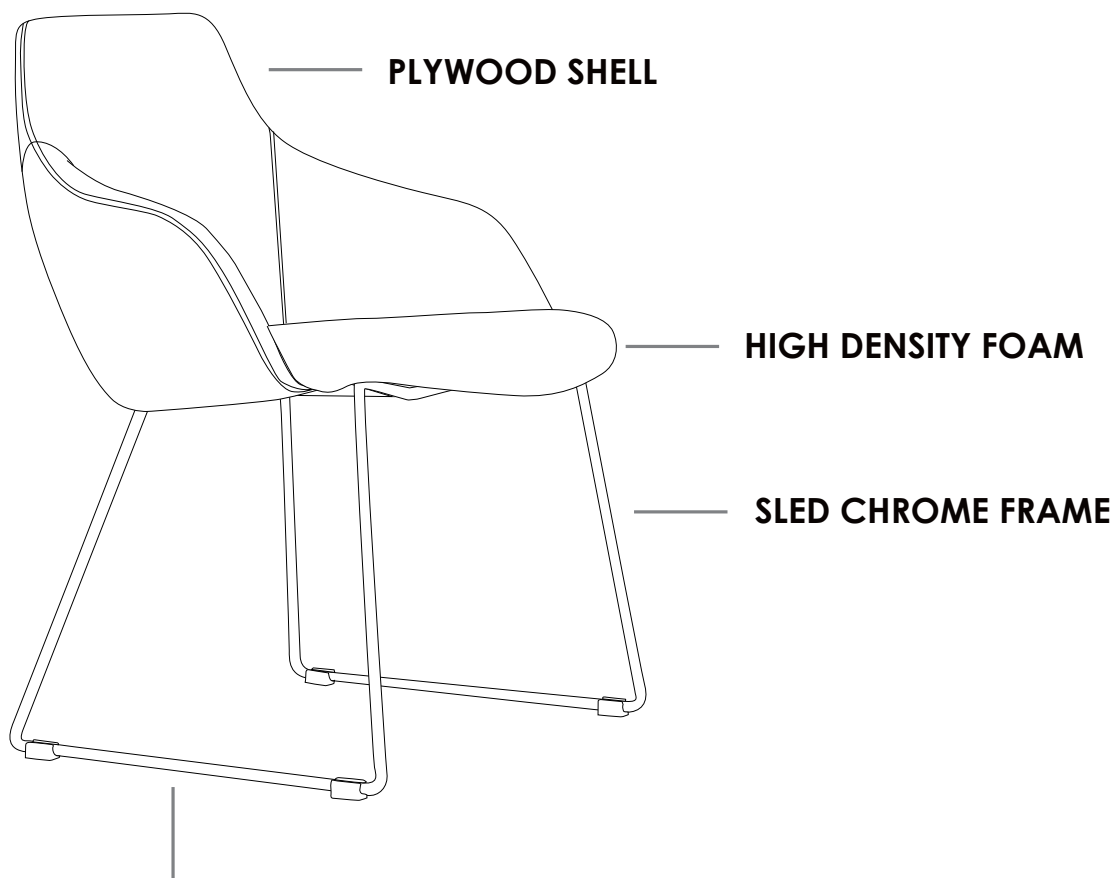

OSCAR

» INSTRUCTIONS OF USE

X Do not use as a step ladder

INDOOR USE ONLY

Keep a permanent contact between base of chair and floor

- » Vacuum regular
- » Suitable for indoor use only
- » All warranty claims to be forwarded to place of purchase
- » Warranty covers components and workmanship only
- » Damage or wear and tear not covered by warranty
- » Misuse or abuse will not be covered under warranty