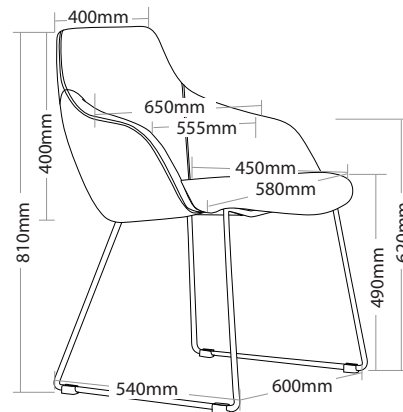

COLOUR

C-Sega charcoal

INDOOR USE ONLY

✗ Do not use as a step ladder

PLYWOOD SHELL

HIGH DENSITY FOAM

SLED CHROME FRAME

Keep a permanent contact between base of chair and floor

OSCAR

OSCAR BREAKOUT SEATING

FRONT VIEW

SIDE VIEW

BACK VIEW

OSCAR

» INSTRUCTIONS OF USE

X Do not use as a step ladder