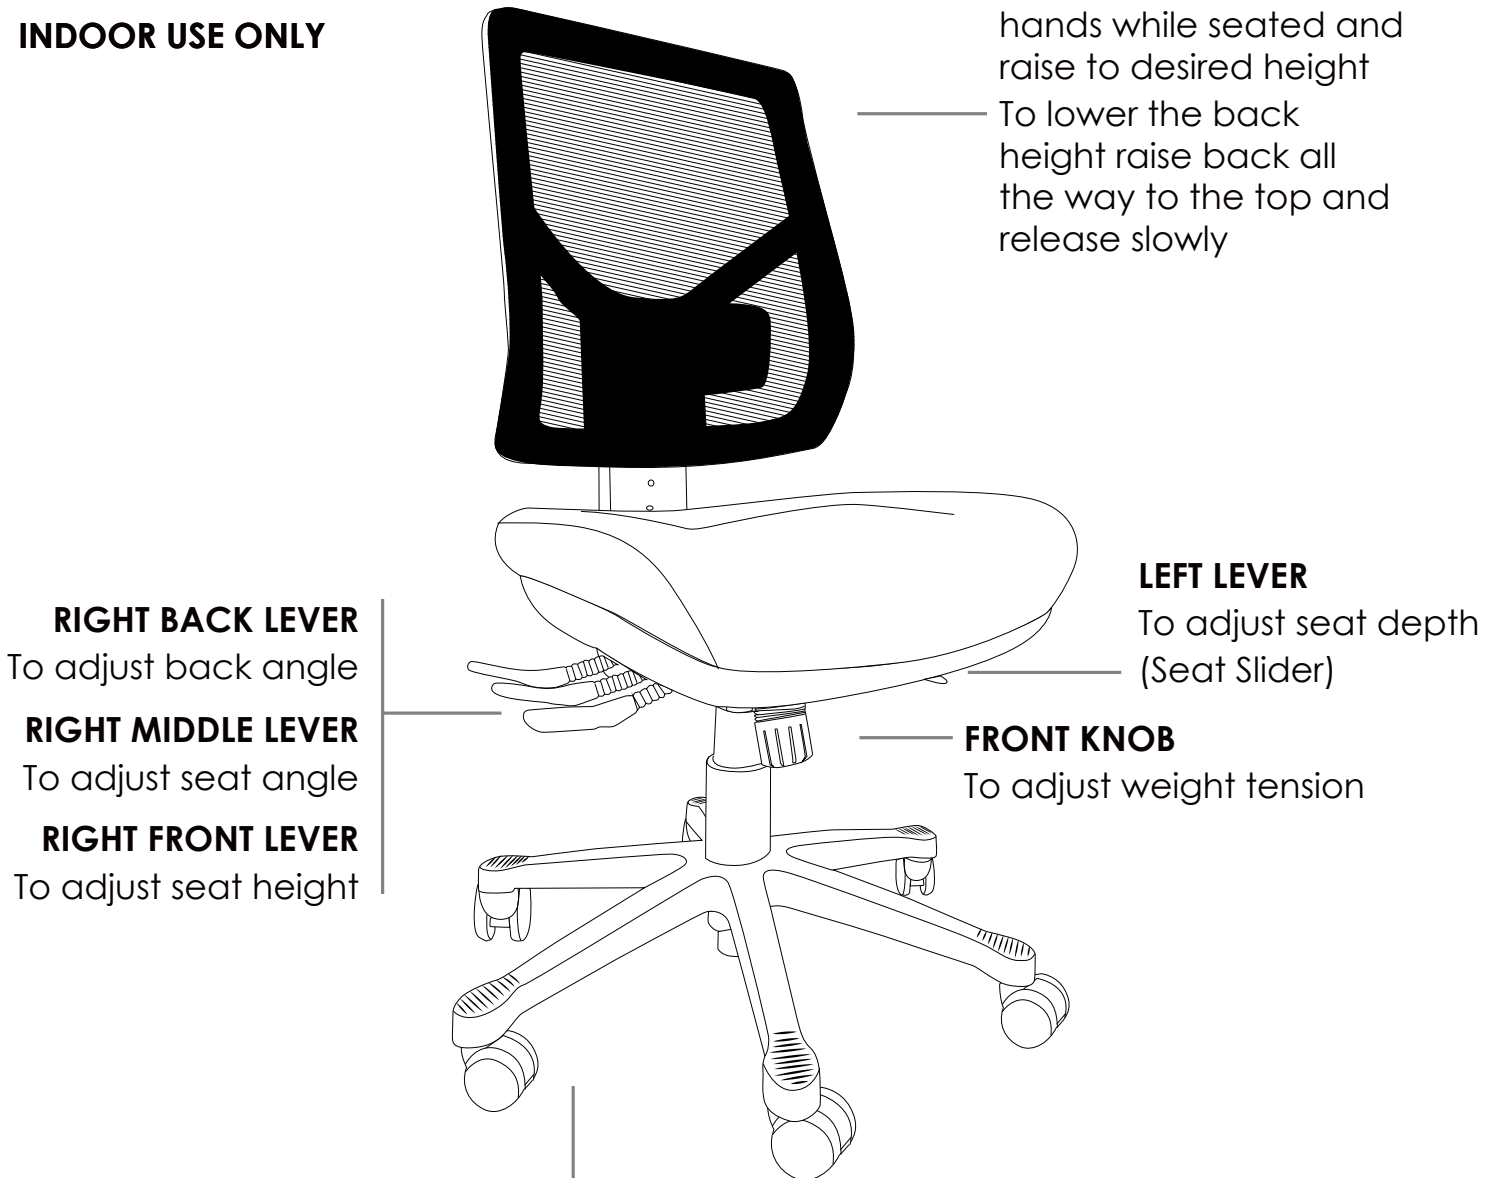

KENZO RANGE

KENZO-With Arms

»» FEATURES

- » Adjustable seat height
- » Adjustable back height (ratchet)
- » Adjustable seat and back angle
- » Adjustable seat depth (build-in seat slider)
- » Adjustable lumbar
- » Adjustable weight tension
- » **Memory seat foam**
- » Big boy memory seat
- » 3 lever heavy duty ergonomic mechanism
- » 700mm black nylon 6 star base
- » Chair not available with drafting kit
- » Available in Metro black only
- » TUV certified
- » Minor assembly required
- » Suitable for indoor use only
- » 10 year warranty
- » Weight limit is 160kg

KENZO No Arms

BACK VIEW

KENZO

» INSTRUCTIONS OF USE

✘ Do not use as a step ladder

INDOOR USE ONLY

BLACK NYLON 6 STAR BASE WITH CASTORS

Use soft tyred castors for tiles
Use hard tyred castors for carpet